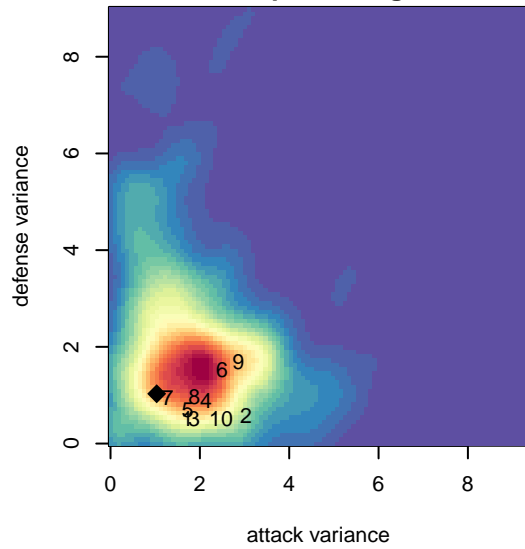

# Eastside FC White G05

Eastside FC  
 Preston, WA  
 G05 total strength=904  
 attack=1.09 defense=1.89  
 fall league = RCL G05 Div 2 9Aside  
 spr league = Win RCL G05 Div 2

alt names used:  
 60 Eastside FC G05 White  
 Eastside FC G05 White  
 Eastside FC G05 White  
 Eastside FC G05 White  
 Eastside FC G05 White B  
 Eastside FC G05 White  
 Eastside FC G05 White B  
 Eastside FC G05 White B

**Eastside FC White G05**  
 Dots are actual minus expected GF (blue circles) and GA (red triangles).  
 Blue line is smoothed change in attack strength. Red is smoothed change in defense strength.

**attack and defense variance (black dot)  
relative to other teams  
and top 10 in region**