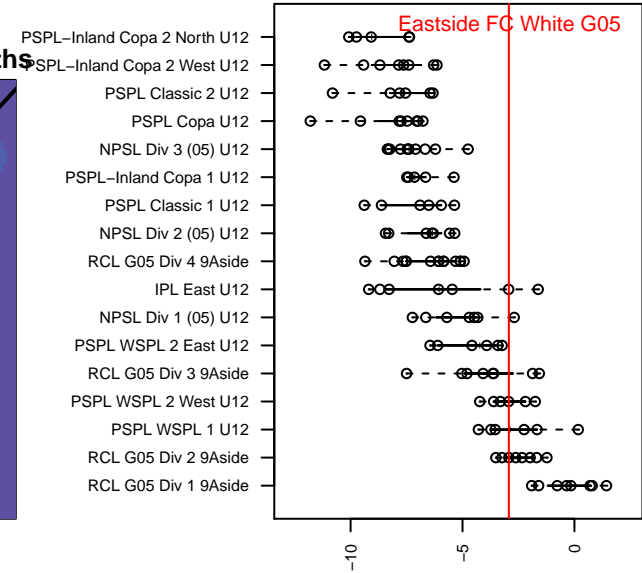

**attack and defense rating
relative to others at age
and all opponents in last 13 months**