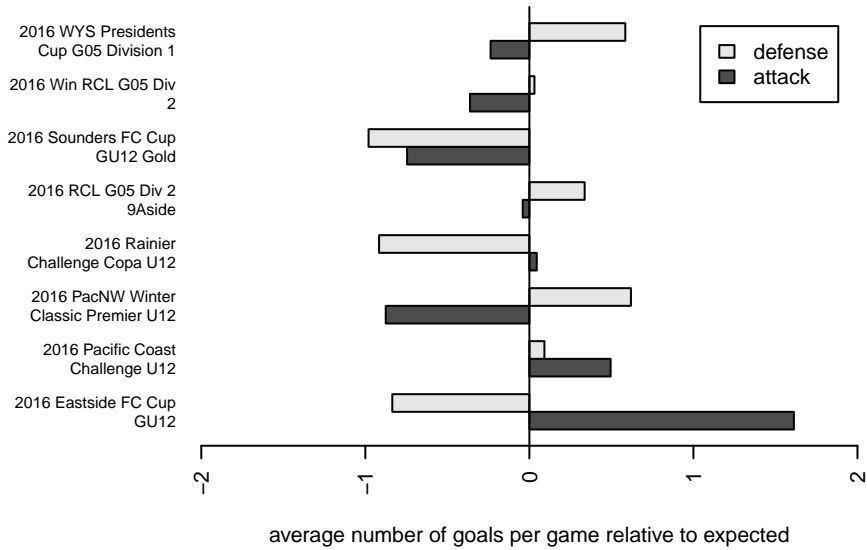

Performance relative to 13 month average