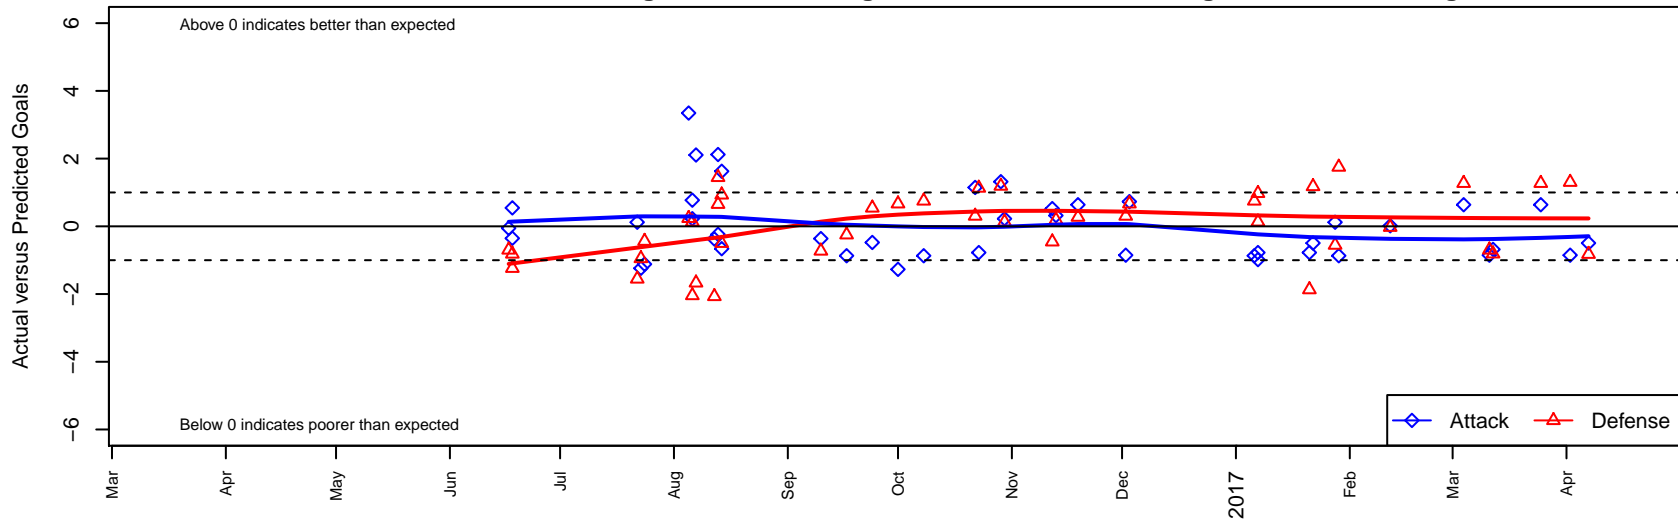

# Eastside FC White G05

Eastside FC  
 Preston, WA  
 G05 total strength=904  
 attack=1.09 defense=1.89  
 fall league = RCL G05 Div 2 9Aside  
 spr league = Win RCL G05 Div 2

alt names used:  
 60 Eastside FC G05 White  
 Eastside FC G05 White  
 Eastside FC G05 White  
 Eastside FC G05 White  
 Eastside FC G05 White B  
 Eastside FC G05 White  
 Eastside FC G05 White B  
 Eastside FC G05 White B

**Eastside FC White G05**  
 Dots are actual minus expected GF (blue circles) and GA (red triangles).  
 Blue line is smoothed change in attack strength. Red is smoothed change in defense strength.

**attack and defense variance (black dot)  
relative to other teams  
and top 10 in region**